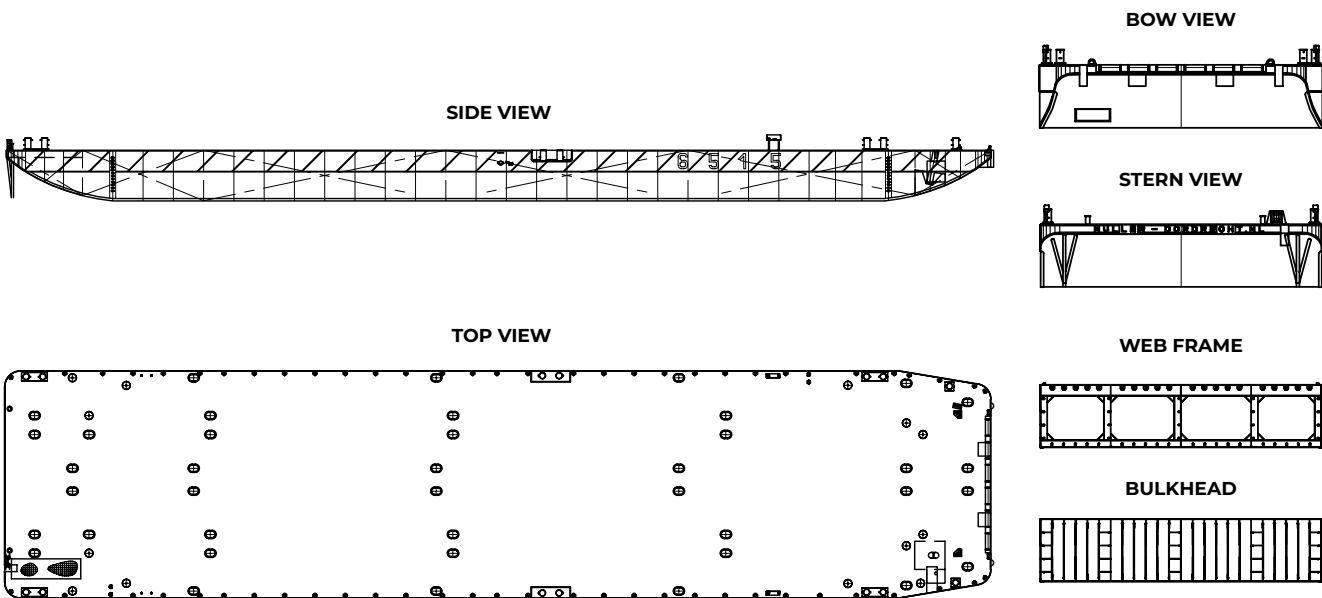

Technical Information

BARGE 6515

Muller.

Technical Information

SEAGOING RO-RO BARGE

TYPE	SEAGOING RO-RO PONTOON	DEPTH MLD	3.30 M
CLASS	BV, I+ HULL, PONTOON, UNRESTRICTED NAVIGATION	DRAFT BASELINE	2.456 M
PORT OF REGISTRY	DORDRECHT	DECK CAPACITY	8.00 T/M ²
FLAG	NETHERLANDS	LIGHTWEIGHT	503 T
LENGTH OA	65.28 M	DEADWEIGHT	1800 T
BREADTH OA	15.00 M	NET TONNAGE	240 T
		GROSS TONNAGE	801 T